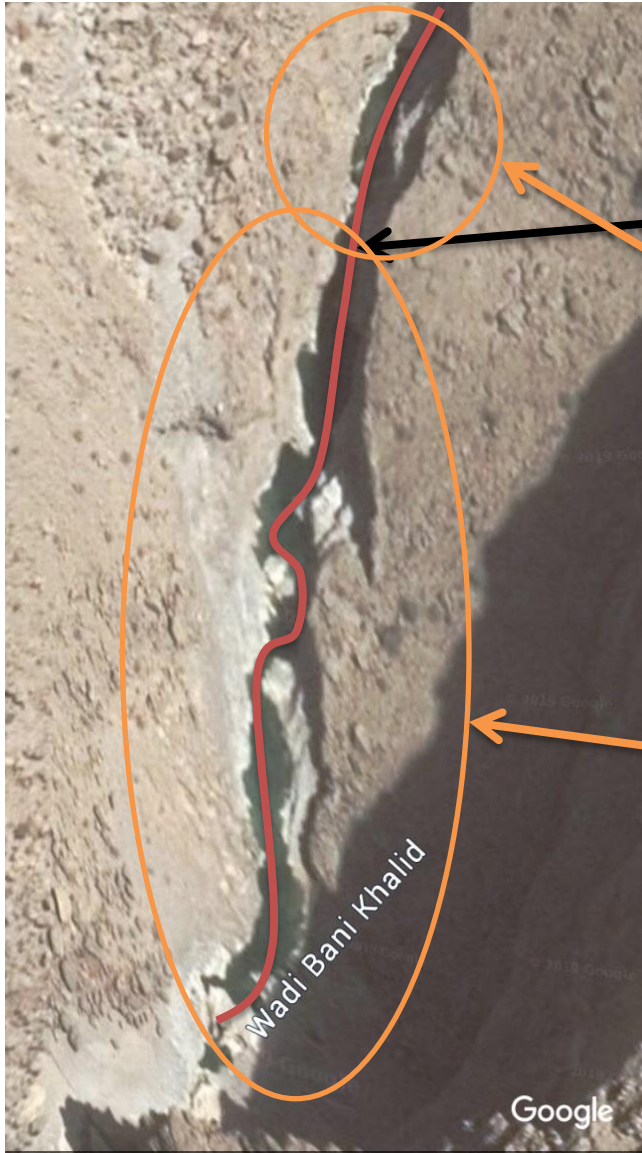

# Wadi Hawer Hike Track

## Facts:

- Track length: 4 kms (two way)
- Duration: 4 hours
- Number of pools: 6 pools
- Length of pools  
83 m + 100m+46m+  
12m+ 60m + 285m
- Cave  
10 m length  
(0.5mx0.5m hole)

Parking Area  
N 22° 33' 02"  
E 59° 07' 04"

Part 1 : 800m  
track (one way)

First pool: 83 m

Part 2 : 835m  
track (one way)

2nd pool: 100 m

First pool: 46 m

First pool: 12 m

Part 3 : 365m  
track (one way)

5th pool: 60 m

6th pool: 285 m