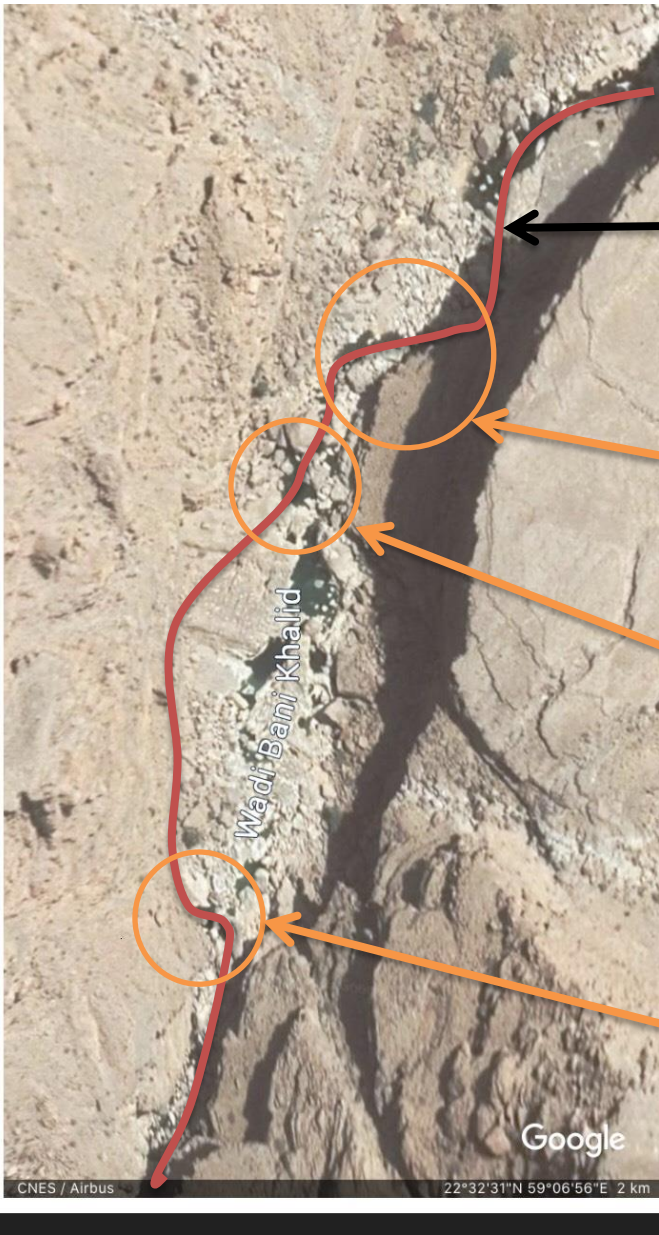

# Wadi Hawer Hike Track

## Facts:

- Track length: 4 kms (two way)
- Duration: 4 hours
- Number of pools: 6 pools
- Length of pools  
83 m + 100m+46m+  
12m+ 60m + 285m
- Cave  
10 m length  
(0.5mx0.5m hole)

Parking Area  
N 22° 33' 02"  
E 59° 07' 04"

Part 1 : 800m  
track (one way)

First pool: 83 m

Part 2 : 835m  
track (one way)

2nd pool: 100 m

First pool: 46 m

First pool: 12 m

Part 3 : 365m  
track (one way)

5th pool: 60 m